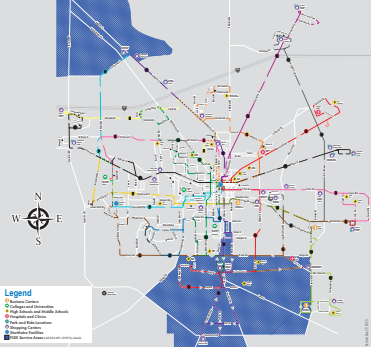

Weekday Routes

A	Asheville Going East GA95 20 Going West GA95 14 Bus comes every 30 min (60 min off-peak week-ends)
B	Big Bend Going North GA95 14 Bus comes every 30 min (60 min off-peak week-ends) Going South GA95 20 Bus comes every 30 min
D	Dugwood Going South GA95 14 Bus comes every 30 min (60 min off-peak)
E	Englewood Going East GA95 10 Going West GA95 17 Bus comes every 30 min (60 min off-peak)
F	Farmville Going North GA95 20 Bus comes every 30 min
G	Gaff Going North GA95 8 Going South GA95 18 Bus comes every 60 min
H	Hartfield Going West GA95 6 Bus comes every 60 min
K	Killearn Going North GA95 18 Bus comes every 60 min (30 min morning peak)
L	Live Oak Bus comes every 60 min
M	Mesa Going North GA95 10 Going South GA95 11 Bus comes every 30 min
N	Ned Hills Going North GA95 9 Bus comes every 60 min (30 min morning peak)
S	Sam Lick Going North GA95 10 Bus comes every 60 min
T	Tall Timbers Going West GA95 7 Bus comes every 30 min (60 min off-peak)
W	Wolfwood Going South GA95 24 Bus comes every 60 min
EXP	Expressway Express Going West/State Center GA95 20
HXC	Horseshoe Express Going North/State Center GA95 20
JHX	Jacksonville Express Going South/State Center GA95 24

Legend

- Business Centers
- Colleges and Universities
- High Schools and Middle Schools
- Hospitals and Clinics
- Park and Bike Rentals
- Shopping Centers
- Sports/Recreation Facilities
- PLEX Service Areas call us at 828.255.6222